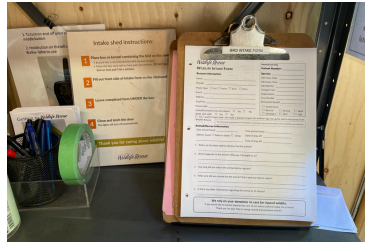

After Hours Instructions

Wildlife Rescue is located on the south side of Burnaby Lake at
5216 Glencarin Drive, Burnaby, BC V5B 3C1

Please note the area is poorly lit and not well-travelled.

When you arrive, please place the bird (in the box) in the after hours intake shed. The shed is located to the left of the stairs in front of the administration building.

Once you have placed the bird in the shed, please complete the intake forms on your right and follow the steps provided.

When you're done completing the paperwork, please ensure the bird is well contained and close the shed door behind you securely.